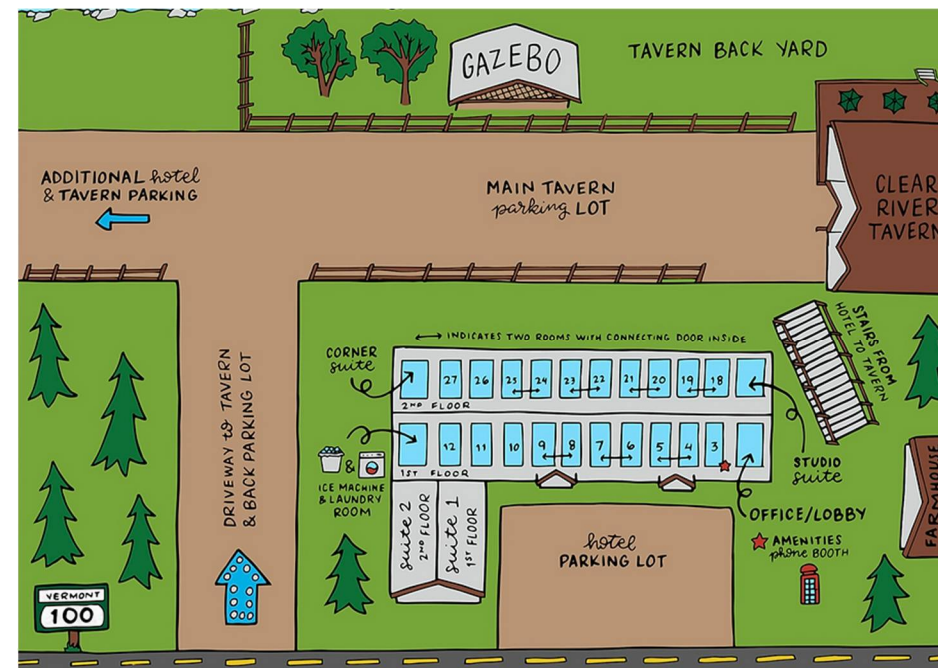

Clear River Tavern, Route 100, 8.8 miles from Pico

Barn Door Lodge, Clear River

What this place offers

-  Kitchen
-  Wifi
-  Dedicated workspace
-  Free parking on premises
-  Private hot tub
-  Pets allowed
-  HDTV
-  Free washer - In unit
-  Free dryer - In unit
-  Security cameras on property